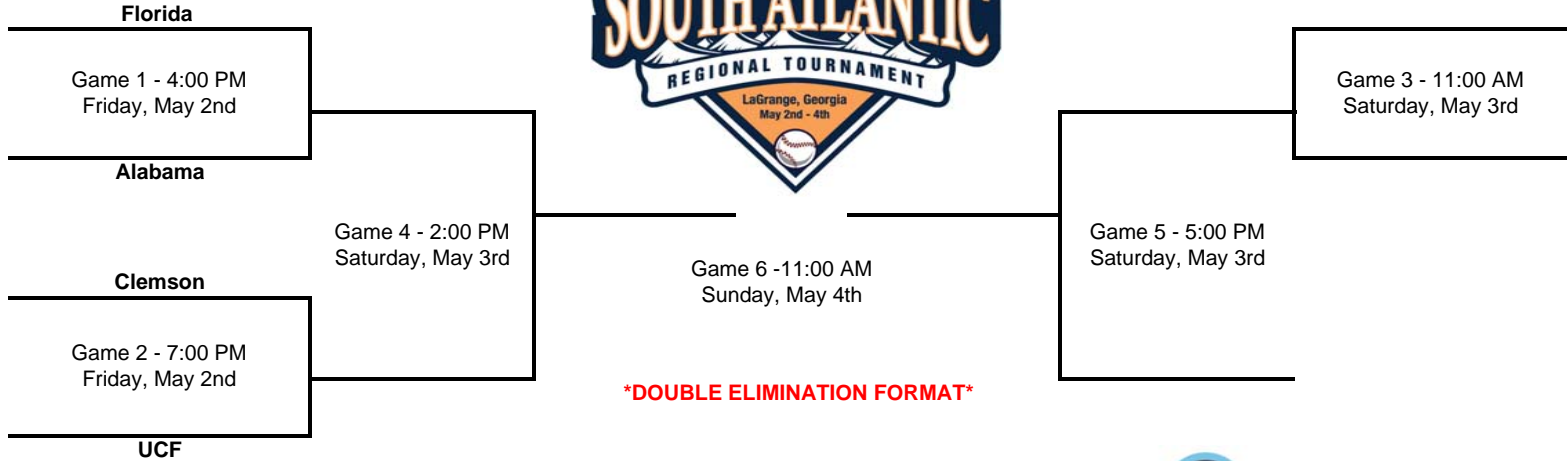

# 2014 South Atlantic Regional Tournament Bracket

**\*DOUBLE ELIMINATION FORMAT\***

- 1 Seed** University of Central Florida
- 2 Seed** University of Alabama
- 3 Seed** Clemson University
- At Large** University of Florida

Game 7 - 2:00 PM  
Sunday, May 4th  
\*If Necessary\*

- \*Higher Seed is always the home team
- \*Opening round cannot matchup same conference teams
- \*Game 7 - Team with the higher Tournament win % is home

May 23rd - 29th  
University of Tampa Baseball Stadium